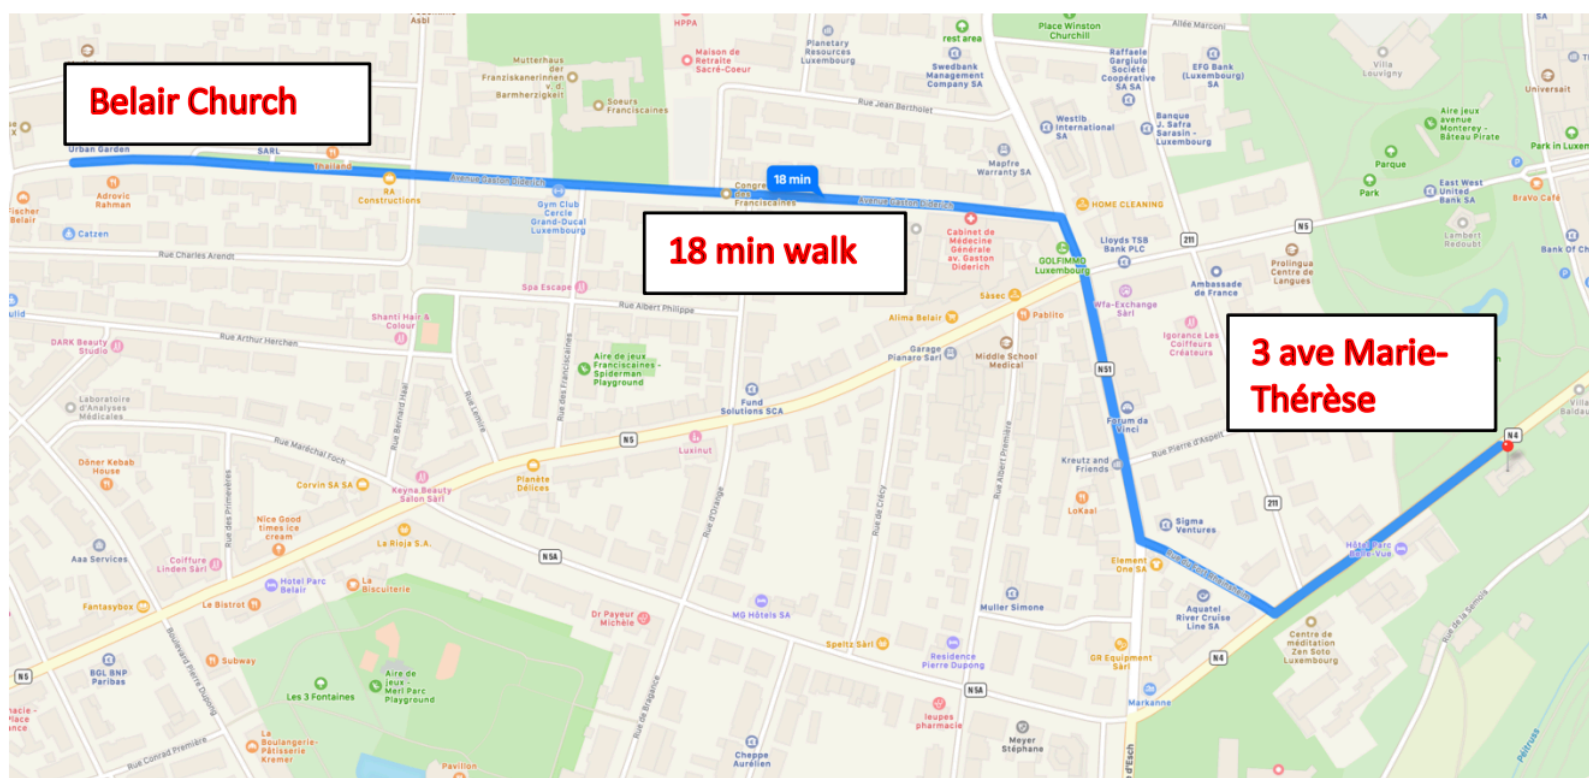

Please note!

**Outdoor Mass
Sunday, 28th June
at 11:00
will be celebrated
in the
Cardinal's Garden
3, Av. Marie-Thérèse
2132 Luxembourg**

**Followed by a
“BRING YOUR OWN ” PICNIC and “OPEN MIKE”**

**Our usual 18:30 Mass
will take place at St Michel.**